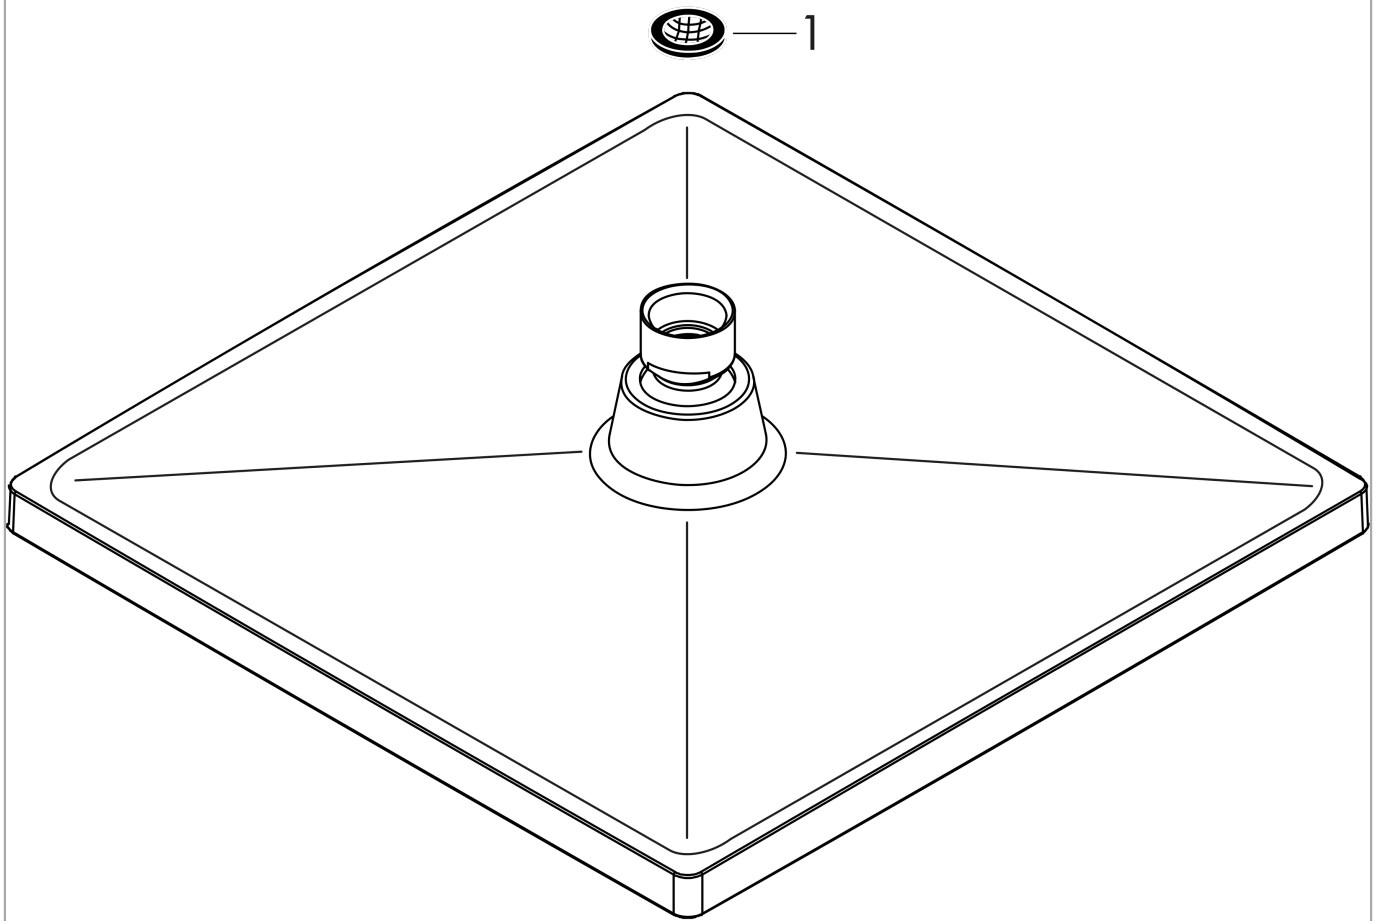

Crometta E

Showerhead 240 1-Jet, 2.0 GPM

Finishes : **brushed nickel** Part no. : **26727821**

Description

Features

- 206 no-clog spray channels
- Spray modes: Rain
- Flow: 2.0 GPM (7.6 L/Min)
- Fully-finished matching spray face

Item details

List Price \$ 220.00

Technology

Compliance

Product image

Scale drawing

Crometta E

Showerhead 240 1-Jet, 2.0 GPM

Finishes : **brushed nickel** Part no. : **26727821**

Exploded drawing

Year of production: >01/18

Crometta E

Showerhead 240 1-Jet, 2.0 GPM

Finishes : **brushed nickel** Part no. : **26727821**

Spare parts list