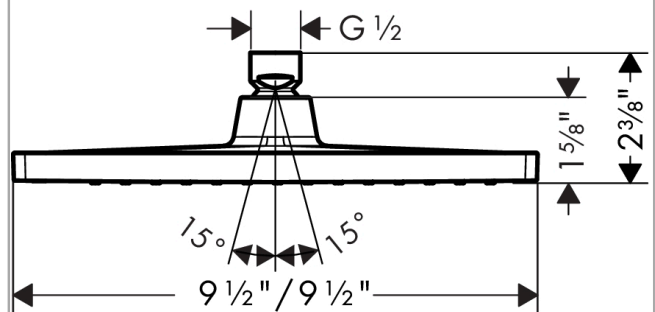

Crometta E

Showerhead 240 1-Jet, 2.0 GPM

Finishes : **brushed nickel** Part no. : **26727821**

Description

Features

- 206 no-clog spray channels
- Spray modes: Rain
- Flow: 2.0 GPM (7.6 L/Min)
- Fully-finished matching spray face

Item details

List Price \$ 220.00

Technology

Compliance

Product image

Scale drawing

Crometta E

Showerhead 240 1-Jet, 2.0 GPM

Finishes : **brushed nickel** Part no. : **26727821**

Exploded drawing

Year of production: >01/18

Crometta E

Showerhead 240 1-Jet, 2.0 GPM

Finishes : **brushed nickel** Part no. : **26727821**

Spare parts list